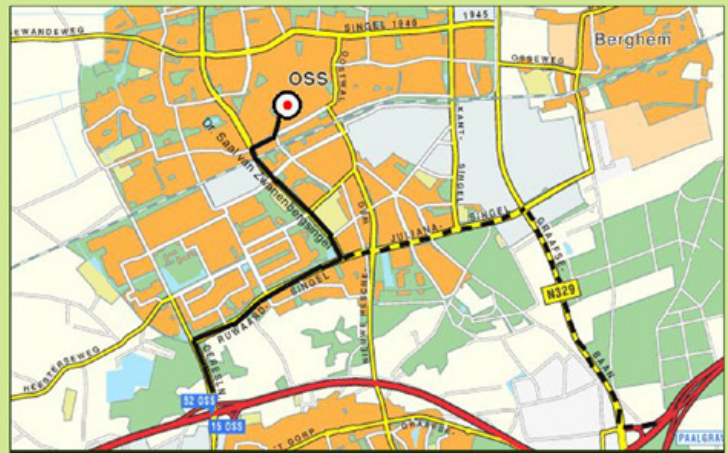

At the roundabout turn left (third exit) into the Kruisstraat.

Straight ahead, the Groene Engel is on your left side on Kruisstraat number 15.

From direction Nijmegen

Follow A50 in the direction 's-Hertogenbosch.

Leave the highway at exit Oss-Oost.

Turn right on the N329, direction Oss.

At the trafficlights, turn left, direction centrum: Julianasingel.

Straight ahead, at the second traffic lights turn right in direction centrum (Dr. Saal van Zwanbergsingel).

Straight ahead, cross the railroad. After the railroad turn right at traffic lights (Kromstraat).

At the roundabout turn left (third exit) into the Kruisstraat.

Straight ahead, the Groene Engel is on your left side on Kruisstraat number 15.

From direction Eindhoven

At Ekkersrijt take highway A50 in the direction Nijmegen

Leave the highway at exit Oss-Oost.

Turn right on the N329, direction Oss.

At the trafficlights, turn left, direction centrum: Julianasingel.

Straight ahead, at the second traffic lights turn right in direction centrum (Dr. Saal van Zwanbergsingel).

Straight ahead, cross the railroad. After the railroad turn right at traffic lights (Kromstraat).

At the roundabout turn left (third exit) into the Kruisstraat.

Straight ahead, the Groene Engel is on your left side on Kruisstraat number 15.

Parking

Parkingspace is available in the near surroundings of the Groene Engel.

Black line from direction 's-Hertogenbosch
Black dotted line from directions Nijmegen en Eindhoven